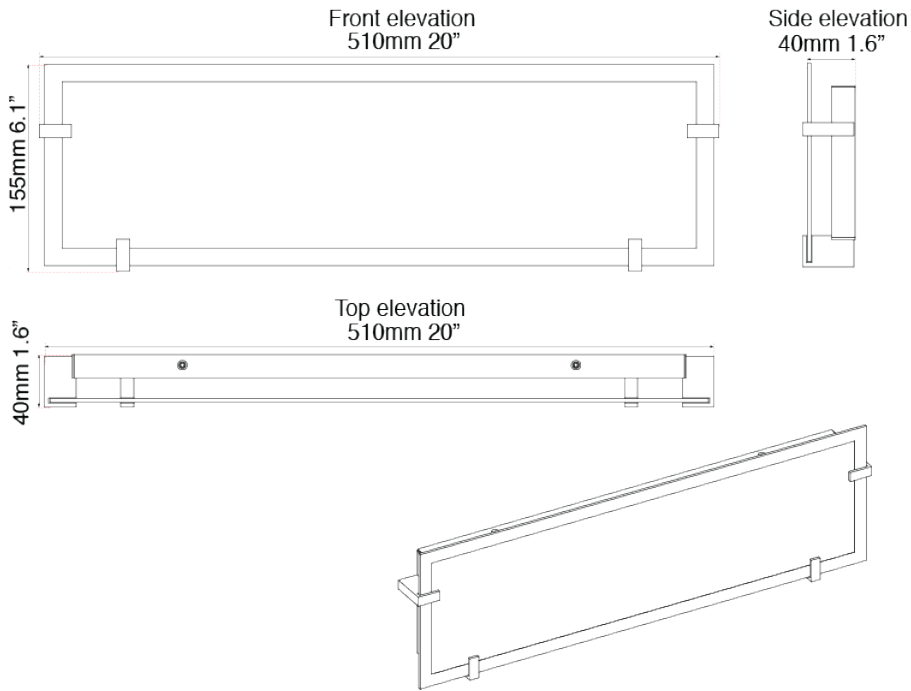

FAMILY NAME Matrix **20" Frosted Flat Panel Glass Vanity-Wall Fixture with High Output Dimmable LED**

ABRA MODEL 20061WV-CH **UPC**

FIXTURE MATERIAL				DIMENSIONS IN INCHES								CERTIFICATION		
Frame Material	Finishes Available	Diffuser Type	Diffuser Finish	Diameter	Height	o.a.h	Width	Length	Ext	Weight	ADA	Location	Rating	Compliance
Metal	CH-Chrome	Glass	Opal		6.1	6.1		20.1	1.6	5.5	ADA compliant	Wall Mount only	Damp Location	cETL

LAMPING											COMPATIBLE DIMMER'S	J-BOX TYPE	SUPPLIED
Lamp Type	Lamp Qty	Wattage	Total Wattage	Lamp Base	Kelvin	CRI	Initial Lumen's	Lumen Per Watt	Delivered Lumen's	Voltage			
LED	1	32	32	Solid State Module	3000k	90+	2720	85	2040 estimated	120v	ELV, CL	Standard 4 x 4 Octagon	LED Module Supplied