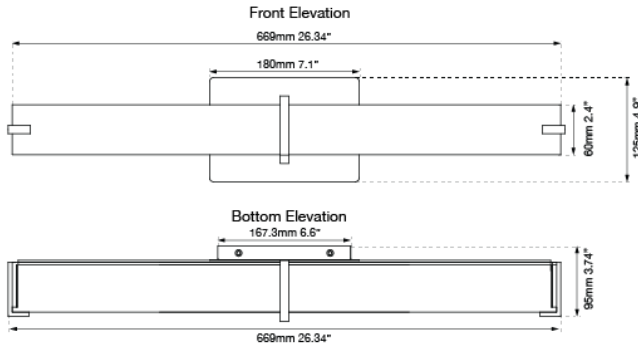

FAMILY NAME Squire

26" Vertical or Horizontal Mount Square Glass Vanity-Wall Fixture with High Output Dimmable LED

ABRA MODEL 20090WV-CH

UPC

FIXTURE MATERIAL

Frame Material	Finishes Available	Diffuser Type	Diffuser Finish
Metal	CH-Chrome BN-Brushed Nickel	Glass	Opal

DIMENSIONS IN INCHES

Diameter	Height	o.a.h	Width	Length	Ext	Weight	ADA
	3	4.5		26.34	3.75	5.5	ADA compliant

CERTIFICATION

Location	Rating	Compliance
Wall Mount only	Damp Location	cETL Title 24

LAMPING

Lamp Type	Lamp Qty	Wattage	Total Wattage	Lamp Base	Kelvin	CRI	Initial Lumen's	Lumen Per Watt	Delivered Lumen's	Voltage
LED	1	32	32	Solid State Module	3000k	90+	2720	85	2040 estimated	120v

COMPATIBLE DIMMER'S

ELV, CL

J-BOX TYPE

Standard 4 x 4 Octagon

SUPPLIED

LED Module Supplied

SPECIAL NOTES