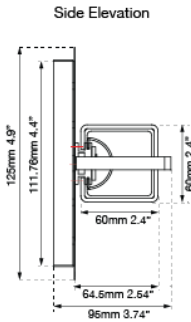

FAMILY NAME Squire

26" Vertical or Horizontal Mount Square Glass Vanity-Wall Fixture with High Output Dimmable LED

ABRA MODEL 20090WV-CH

UPC

FIXTURE MATERIAL

Frame Material	Finishes Available	Diffuser Type	Diffuser Finish
Metal	CH-Chrome BN-Brushed Nickel	Glass	Opal

DIMENSIONS IN INCHES

Diameter	Height	o.a.h	Width	Length	Ext	Weight	ADA
	3	4.5		26.34	3.75	5.5	ADA compliant

CERTIFICATION

Location	Rating	Compliance
Wall Mount only	Damp Location	cETL Title 24

LAMPING

Lamp Type	Lamp Qty	Wattage	Total Wattage	Lamp Base	Kelvin	CRI	Initial Lumen's	Lumen Per Watt	Delivered Lumen's	Voltage
LED	1	32	32	Solid State Module	3000k	90+	2720	85	2040 estimated	120v