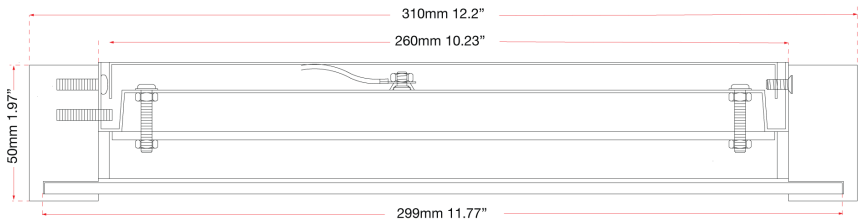

FAMILY NAME Matrix **Flat Square Glass Low profile Flushmount**
ABRA MODEL 30012FM-CH **UPC** 0

FIXTURE MATERIAL				DIMENSIONS IN INCHES								CERTIFICATION		
Frame Material	Finishes Available	Diffuser Type	Diffuser Finish	Diameter	Height	o.a.h	Width	Length	Ext	Weight	ADA	Location	Rating	Compliance
Steel	CH-Chrome	Glass	Frosted		2	2	12.2	12.2	2			Ceiling Mount only	Damp Location	cETL

LAMPING											COMPATIBLE DIMMER'S	J-BOX TYPE	SUPPLIED
Lamp Type	Lamp Qty	Wattage	Total Wattage	Lamp Base	Kelvin	CRI	Initial Lumen's	Lumen Per Watt	Delivered Lumen's	Voltage			
LED	1	22	22	Solid State Module	3000k	90+	1870	85	1402.5 estimated	120v	ELV, CL	Standard 4 x 4 Octagon	LED Module Supplied