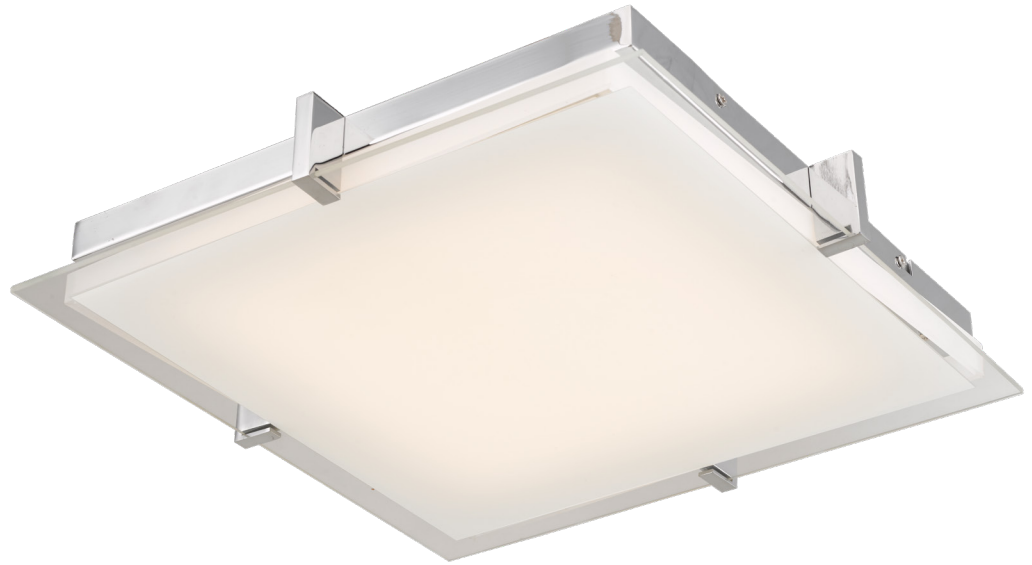

FAMILY NAME Matrix **Flat Square Glass Low profile Flushmount**
ABRA MODEL 30012FM-CH **UPC** 0

FIXTURE MATERIAL				DIMENSIONS IN INCHES								CERTIFICATION		
Frame Material	Finishes Available	Diffuser Type	Diffuser Finish	Diameter	Height	o.a.h	Width	Length	Ext	Weight	ADA	Location	Rating	Compliance
Steel	CH-Chrome	Glass	Frosted		2	2	12.2	12.2	2			Ceiling Mount only	Damp Location	cETL

LAMPING											COMPATIBLE DIMMER'S	J-BOX TYPE	SUPPLIED
Lamp Type	Lamp Qty	Wattage	Total Wattage	Lamp Base	Kelvin	CRI	Initial Lumen's	Lumen Per Watt	Delivered Lumen's	Voltage			
LED	1	22	22	Solid State Module	3000k	90+	1870	85	1402.5 estimated	120v	ELV, CL	Standard 4 x 4 Octagon	LED Module Supplied