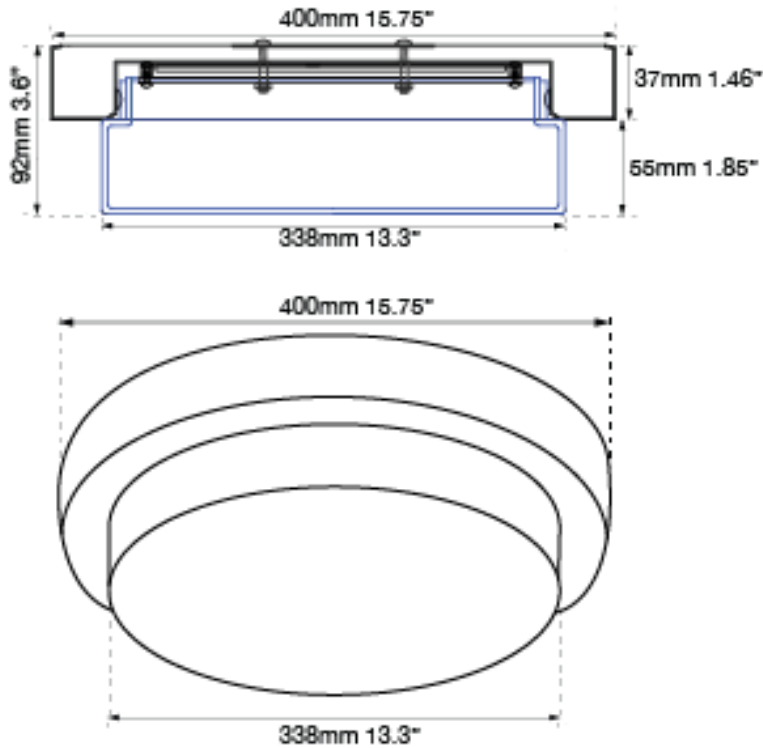

FAMILY NAME Step **16" Stepped Opal Glass Flushmount with High Output Dimmable LED**

ABRA MODEL 30016FM-CH **UPC**

FIXTURE MATERIAL

Frame Material	Finishes Available	Diffuser Type	Diffuser Finish
Metal	CH-Chrome BN-Brushed Nickel, BZ-Bronze	Glass	Opal

DIMENSIONS IN INCHES

Diameter	Height	o.a.h	Width	Length	Ext	Weight	ADA
15.75	3.6	3.6				9.5	

CERTIFICATION

Location	Rating	Compliance
Ceiling Mount only	Damp Location	cETL Title 24

LAMPING

Lamp Type	Lamp Qty	Wattage	Total Wattage	Lamp Base	Kelvin	CRI	Initial Lumen's	Lumen Per Watt	Delivered Lumen's	Voltage
LED	1	29	29	Solid State Module	3000k	90+	2465	85	1848.75 estimated	120v

COMPATIBLE DIMMER'S

ELV, CL

J-BOX TYPE

Standard 4 x 4 Octagon

SUPPLIED

LED Module Supplied

SPECIAL NOTES

ABRA LIGHTING
NEOTERIC DESIGN

1216 West Grove Avenue, Orange California 92865
Phone: 949-940-1155 • Toll Free 800-295-7121
www.abralighting.com

PROJECT NAME

DATE