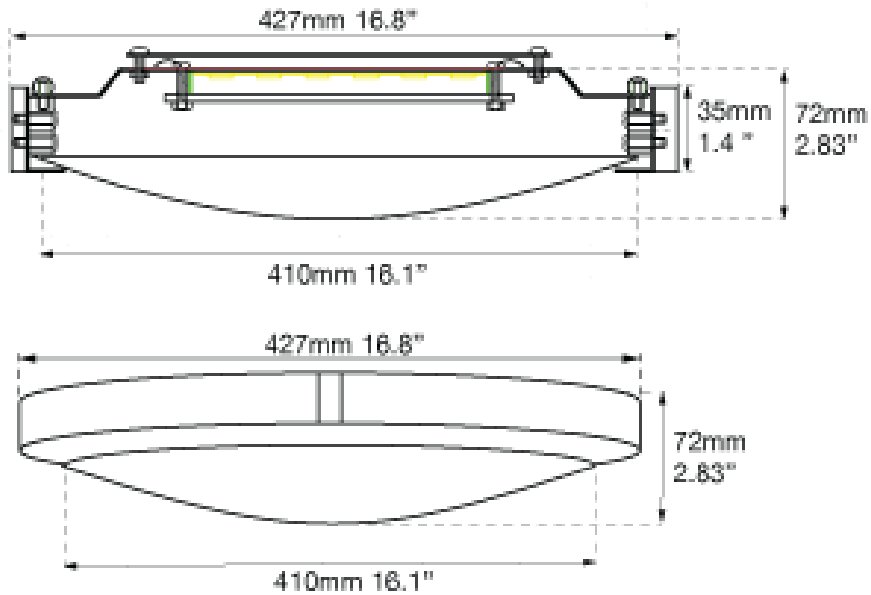

**FAMILY NAME** Halo **17" Low Profile Frosted Glass Flushmount with High Output Dimmable LED**  
**ABRA MODEL** 30067FM-CH **UPC**

| FIXTURE MATERIAL |                                |               |                 | DIMENSIONS IN INCHES |        |       |       |        |     |        |     | CERTIFICATION      |               |            |
|------------------|--------------------------------|---------------|-----------------|----------------------|--------|-------|-------|--------|-----|--------|-----|--------------------|---------------|------------|
| Frame Material   | Finishes Available             | Diffuser Type | Diffuser Finish | Diameter             | Height | o.a.h | Width | Length | Ext | Weight | ADA | Location           | Rating        | Compliance |
| Metal            | CH-Chrome<br>BN-Brushed Nickel | Glass         | Frosted         | 16.8                 | 2.83   | 2.83  |       |        |     | 9      |     | Ceiling Mount only | Damp Location | cETL       |

| LAMPING   |          |         |               |                    |        |     |                 |                |                   |         | COMPATIBLE DIMMER'S | J-BOX TYPE             | SUPPLIED            |
|-----------|----------|---------|---------------|--------------------|--------|-----|-----------------|----------------|-------------------|---------|---------------------|------------------------|---------------------|
| Lamp Type | Lamp Qty | Wattage | Total Wattage | Lamp Base          | Kelvin | CRI | Initial Lumen's | Lumen Per Watt | Delivered Lumen's | Voltage |                     |                        |                     |
| LED       | 1        | 29      | 29            | Solid State Module | 3000k  | 90+ | 2465            | 85             | 1848.75 estimated | 120v    | ELV, CL             | Standard 4 x 4 Octagon | LED Module Supplied |