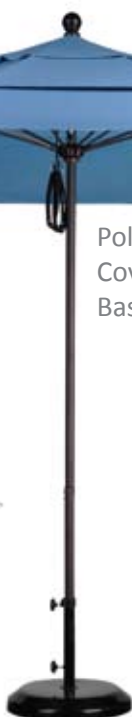

COMMERCIAL GRADE

ALTO 118

Size: 118 (11' x 8 Ribs)
Pole Diameter: 1.5"

Pole: 117 Bronze
Cover: 5425 Sky Blue DWV
Base: CFMT172 Black

ALTO 908

Size: 908 (9' x 8 Ribs)
Pole Diameter: 1.5"

Pole: 117 Bronze
Cover: 5420 Mineral Blue

Pulley Lift • 12.7mm FIBERGLASS RIBS • Aluminum Center pole • Aluminum Hub and Housing
2 section pole with over 2mm wall thickness • Reinforced Rib Joints
Stainless steel hardware and Pulleys • DOUBLE WIND VENT for ALTO118 Standard • Top seller

FABRIC OPTIONS:

OLEFIN
(ALTO 908 Only)

OPTIONAL ACCESSORIES:

BASES
CFMT160
CFMT172
CRLY903

PROTECTIVE COVER
ALTO118 - UC101
ALTO908 - UC100

117 BRONZE

170 MATTED WHITE

002 SILVER ANODIZED