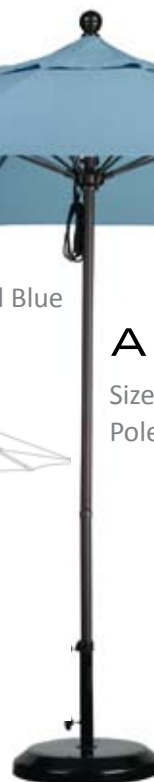

COMMERCIAL GRADE

ALTO 118

Size: 118 (11' x 8 Ribs)
Pole Diameter: 1.5"

Pole: 117 Bronze
Cover: 5425 Sky Blue DWV
Base: CFMT172 Black

ALTO 908

Size: 908 (9' x 8 Ribs)
Pole Diameter: 1.5"

Pole: 117 Bronze
Cover: 5420 Mineral Blue

Pulley Lift • 12.7mm FIBERGLASS RIBS • Aluminum Center pole • Aluminum Hub and Housing
2 section pole with over 2mm wall thickness • Reinforced Rib Joints
Stainless steel hardware and Pulleys • DOUBLE WIND VENT for ALTO118 Standard • Top seller

FABRIC OPTIONS:

OLEFIN
(ALTO 908 Only)

OPTIONAL ACCESSORIES:

BASES
CFMT160
CFMT172
CRLY903

PROTECTIVE COVER
ALTO118 - UC101
ALTO908 - UC100

117 BRONZE

170 MATTED WHITE

002 SILVER ANODIZED