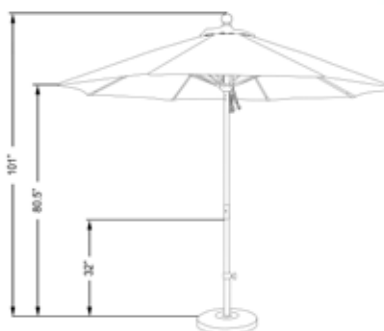

COMMERCIAL GRADE

ALTO 118

Size: 118 (11' x 8 Ribs)
Pole Diameter: 1.5"

Pole: 117 Bronze
Cover: 5425 Sky Blue DWV
Base: CFMT172 Black

ALTO 908

Size: 908 (9' x 8 Ribs)
Pole Diameter: 1.5"

Pole: 117 Bronze
Cover: 5420 Mineral Blue

Pulley Lift • 12.7mm FIBERGLASS RIBS • Aluminum Center pole • Aluminum Hub and Housing
2 section pole with over 2mm wall thickness • Reinforced Rib Joints
Stainless steel hardware and Pulleys • DOUBLE WIND VENT for ALTO118 Standard • Top seller