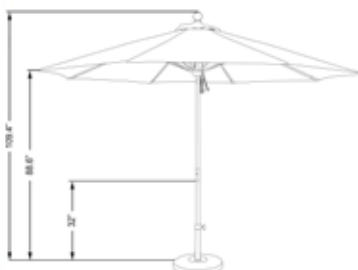

COMMERCIAL GRADE

ALTO 118

Size: 118 (11' x 8 Ribs)
Pole Diameter: 1.5"

Pole: 117 Bronze
Cover: 5425 Sky Blue DWV
Base: CFMT172 Black

ALTO 908

Size: 908 (9' x 8 Ribs)
Pole Diameter: 1.5"

Pole: 117 Bronze
Cover: 5420 Mineral Blue

Pulley Lift • 12.7mm FIBERGLASS RIBS • Aluminum Center pole • Aluminum Hub and Housing
2 section pole with over 2mm wall thickness • Reinforced Rib Joints
Stainless steel hardware and Pulleys • DOUBLE WIND VENT for ALTO118 Standard • Top seller