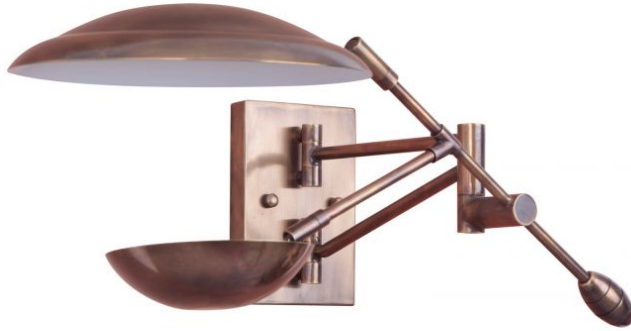

## Pavilion - 44361-PAB-LED

1 Arm LED Wall Sconce

**Finish:** Patina Aged Brass

Bring your home's décor over the top with the Pavilion light fixture. This eccentric chandelier is a delightful display of oddity that will enhance the look of your room by creating a unique blend of light and shadows. The Pavilion is not your typical light fixture and that's exactly why it's a must-have.

- 5-watt LED light source (included)
- Arms are adjustable
- LED lighting bounces off the top reflector for beautiful, indirect lighting
- Fixture finish is flat black

### Dimensions

Width (in.)	9.88
Height (in.)	9.50
Leadwire Length (in.)	8
Backplate Depth (in.)	0.98

Backplate Length (in.)

4.72