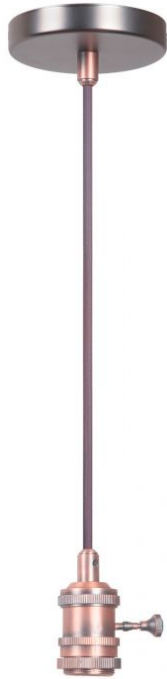

CRAFTMADE

Design-A-Fixture - CPMKB-1BCP

1 Light Keyed Socket Pendant Hardware

Finish: Brushed Copper

Design-A-Fixture 1 Light Mini Pendant in Brushed Copper

- Requires 1 Medium 60-watt bulb (not included)

Specs

Bulb Wattage	60
Mounting Location	Indoor
Bulb Base	Medium
Bulbs	1
Bulb Size	A-Type
Bulb Type	Incandescent
Bulb Wattage	60
Carton Size (CU FT)	0.06

Dimensions

Width (in.)	4.75
Height (in.)	2.75
Canopy Width (in.)	4.75
Canopy Height (in.)	1.62
Canopy Length (in.)	4.75

Downloads

Design-A-Fixture - CPMKB-1BCP

[PDF Tear Sheet](#)