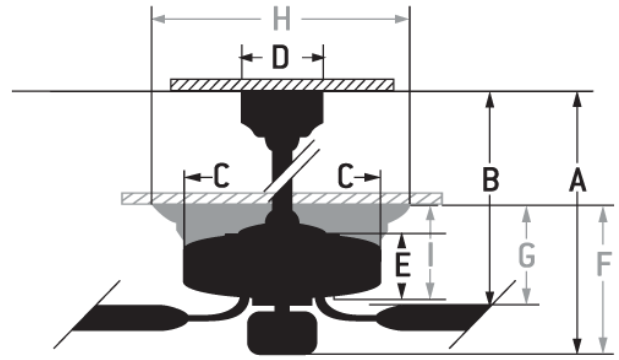

CRAFTMADE

Grandeur - GD52ABZ5C

52" Ceiling Fan with Blades and Light Kit

Finish: Aged Bronze Brushed

Some ceiling fans are content to fade quietly into a room, and then there's Grandeur. An exotic and sensuous reimagining of traditional ceiling fan design, the distinctive, impeccably crafted Grandeur recalls the flowing lines and organic shapes of Art Nouveau.

- Standard, 3-Speed Reversible Motor
- 4" Downrod (Included)
- 52" Reversible Blades in Dark Oak/Mahogany (Included)
- Light Kit (4-60W Candelabra Bulbs Included)
- Tri-Mount = (Flat or sloped ceiling downrod mount, or semi-flushmount)

Specs

Blade Sweep Opt (in.)	52
Blades	5
Blade Pitch (°)	12
Motor Size (MM)	153X15
Amps at High Speed	0.46
Watts (Hi Speed)	54.80
Energy Guide CFM	4981
Energy Guide CFM_Watts	88
High Speed (CFM)	4885
Low Speed (CFM)	2532
Shipping Weight (lbs.)	24.52
Carton Size (CU FT)	2.59
Bulb Wattage	40
Compatible Control Types	UCI-2002-2 Remote & Wall Control
Light Kit Options	Light Kit Included

Dimensions

A:	20.77
B:	11.50
C:	13.19
D:	5.12
E:	4.96
H:	5.12
I:	4.96
F: w/o Light Kit -	4.96
A: w/o Light Kit -	13.74
Downrod Length (in.)	4

Downloads

Grandeur - GD52ABZ5C

 [PDF Tear Sheet](#)

 [Installation Guide](#)