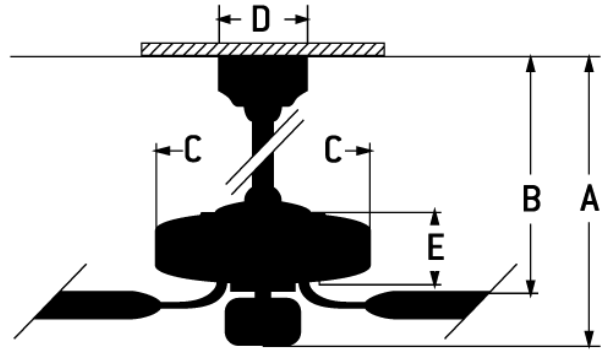

- Standard, 3-Speed Reversible Motor
- 6" Downrod (Included)
- 52" Blades in White (Included)
- Light Kit (1-18W CFL Bulb Included)
- Dual Mount (Flat or angled ceiling)
- Suitable for Wet Locations

Specs

Blade Sweep Opt (in.)	52
Blades	4
Blade Pitch (°)	12
Motor Size (MM)	153x15
Amps at High Speed	0.46
Watts (Hi Speed)	54.70
Energy Guide Watts	37
Energy Guide CFM	4850
Energy Guide CFM_Watts	89
High Speed (CFM)	4850
Low Speed (CFM)	1993
Shipping Weight (lbs.)	21.94
Carton Size (CU FT)	2.01
Bulb Wattage	18
Light Kit Options	Bowl Light Kit Included

Dimensions

A:	21.65
B:	13.30
C:	12.60

D: 5.12
 E: 5.98
 F: w/o Light Kit - 5.98
 Downrod Length (in.) 6

Downloads

South Beach - SB52W4

 [PDF Tear Sheet](#)

 [Installation Guide](#)

 [Energy Guide](#)