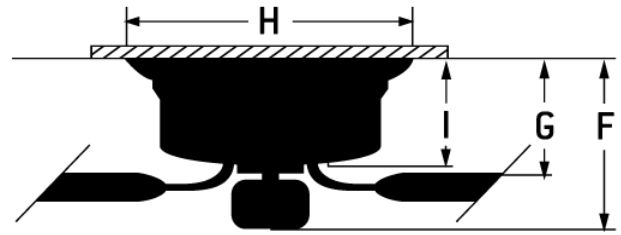

CRAFTMADE

Tempo Hugger 52" - TMPH52W5

52" Ceiling Fan with Blades and Light Kit

Finish: White

The Tempo 52" hugger fan is designed for rooms with shorter ceilings. Its sleek profile incorporates LED down lighting to enhance the form and function.

- Standard, 3-Speed Reversible Motor
- Flushmount Installation Only
- 52" Reversible Blades in White (Included)
- Integrated Light Kit (1-16W LED Bulb Included)
- ICS Remote & Wall Control Included
- Flushmount Installation Only
- LED Module is Guaranteed for 3 years
- Optional Blank Light Lens Cover (Included)
- Remote On/Off or Dimming

Specs

| | |
|------------------------|----------------------|
| Blade Sweep Opt (in.) | 52 |
| Blades | 5 |
| Blade Pitch (°) | 13 |
| Motor Size (MM) | 172x17 |
| Amps at High Speed | <1 |
| Energy Guide Watts | 50 |
| Energy Guide CFM | 3862 |
| Energy Guide CFM_Watts | 78 |
| Watts (Hi Speed) | 72 |
| Carton Size (CU FT) | 2.08 |
| Shipping Weight (lbs.) | 22.71 |
| Bulb CCT | 3000 |
| Bulb Wattage | 16 |
| CRI | 80 |
| Light Kit Options | Integrated Light Kit |
| Lumens | 1415 |

Dimensions

| | |
|--------------------|-------|
| F: w/o Light Kit - | 10.43 |
| F: w/ Light Kit - | 10.43 |
| G: | 7.25 |
| I: | 10.43 |
| H: | 10.93 |

Downloads

Tempo Hugger 52" - TMPH52W5

[PDF Tear Sheet](#)