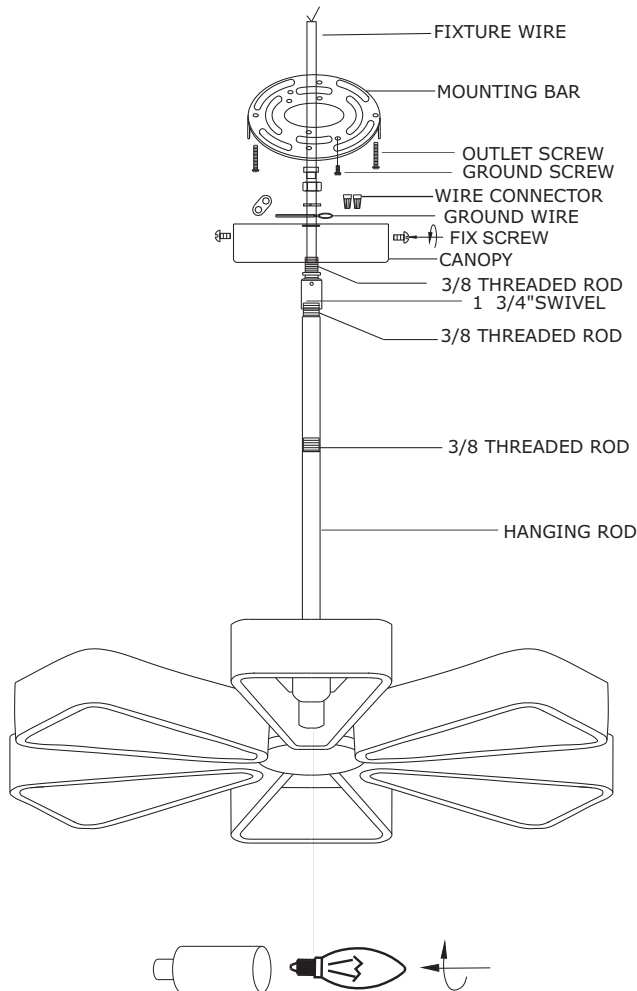

All electrical components must be installed by a licensed electrician in accordance with the National ElectricCode and the appropriate local electrical codes

You will need 6 Candelabra bulbs. 40 Watts recommended 60 Watts max. Bulb not included.

WALL MOUNT: SWIVEL NOT REQUIRED

CEILING MOUNT: SWIVEL NOT REQUIRED