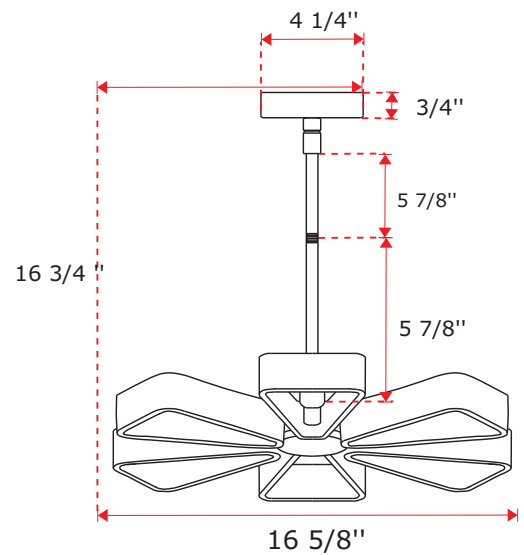

All electrical components must be installed by a licensed electrician in accordance with the National ElectricCode and the appropriate local electrical codes

You will need 6 Candelabra bulbs. 40 Watts recommended 60 Watts max. Bulb not included.

WALL MOUNT: SWIVEL NOT REQUIRED

CEILING MOUNT: SWIVEL NOT REQUIRED