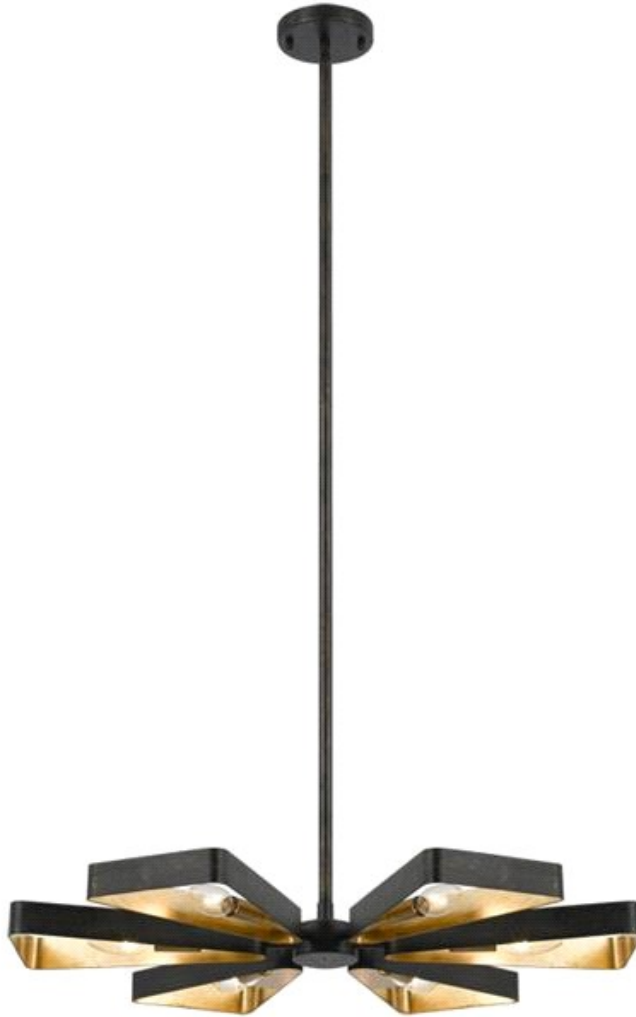

# CRYSTORAMA

FINE DECORATIVE LIGHTING

## LUNA COLLECTION

596-EB-GA

**Product Name:** Crystorama Luna 6 Light Bronze and Gold Chandelier

**Dimensions:** w26.75 x h26.75 x d46 (in)

**Total Number Lights:** 6

**External Lights:** 6

**Total Wattage:** 360

**Bulb Type:** Candelabra

**Material:** Steel

**Finish:** English Bronze + Antique Gold

**Chain Length:** 42"/6"

**Item Weight:** 4

**Package Weight:** 7