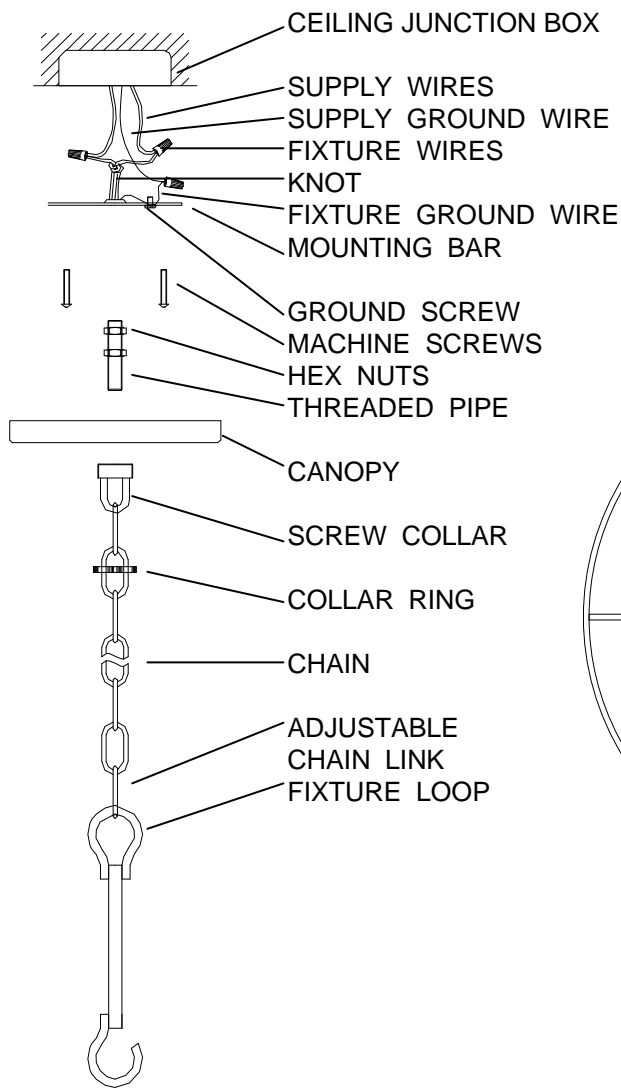

CRYSTORAMA

1958
 95 Cantiague Rock Road, Westbury NY 11590
 ph:516.931.9090 fax:516.931.1254
 info@crystorama.com www.crystorama.com

MODEL#:9226-EB ASSEMBLY AND DRESSING INSTRUCTIONS

All electrical components must be installed by a licensed electrician in accordance with the National Electric Code and the appropriate local electrical codes.

 You will need 6 - Cand.Bulb
 40 Watts Recommended
 60Watts Max
 Bulb not included

A=  (1X40mm Ball+2X10mm Ball) *1pc