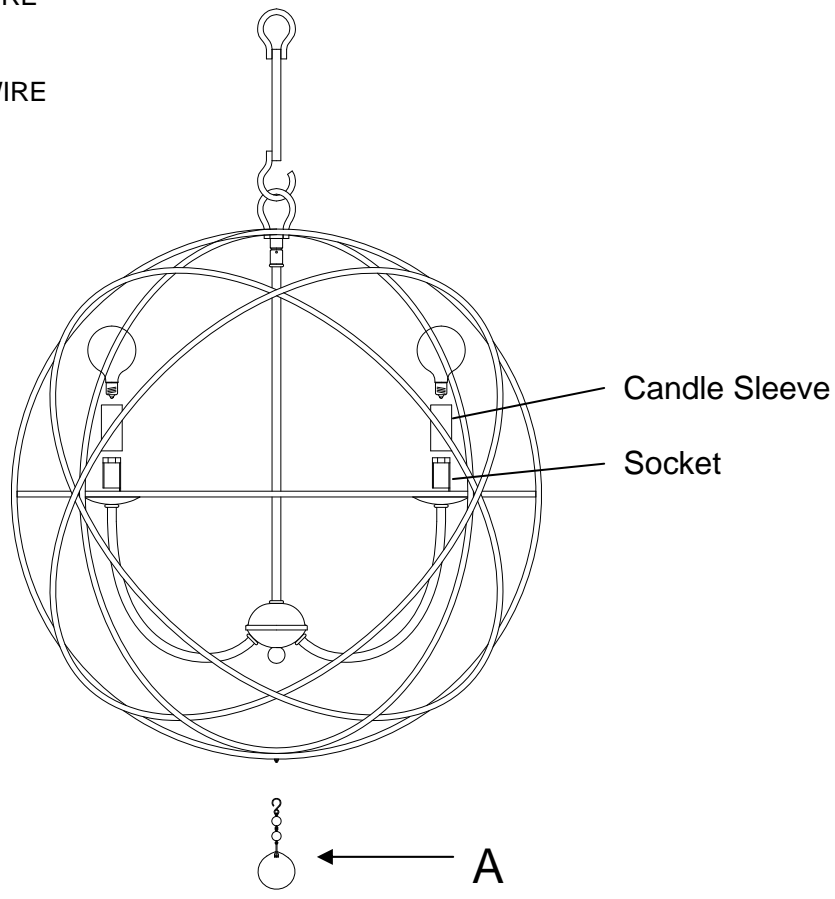

CRYSTORAMA

1958
 95 Cantiague Rock Road, Westbury NY 11590
 ph:516.931.9090 fax:516.931.1254
 info@crystorama.com www.crystorama.com

MODEL#:9226-EB ASSEMBLY AND DRESSING INSTRUCTIONS

All electrical components must be installed by a licensed electrician in accordance with the National Electric Code and the appropriate local electrical codes.

 You will need 6 - Cand.Bulb
 40 Watts Recommended
 60Watts Max
 Bulb not included

A=  (1X40mm Ball+2X10mm Ball) *1pc