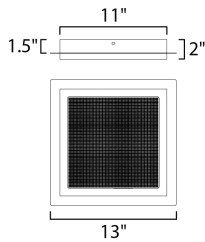

MEASUREMENTS

DIMENSION : 13" L x 13" W x 2" H
 CANOPY : 11" W x 1.5" H x 11" L
 HANGING WEIGHT : 10.23 lb

LAMPING

INPUT VOLTAGE : 120V
 LUMENS : 1,792 Rated (370 Del.)
 BULB : 1 x 25.6W LED PCB Integrated , 26W Total
 BULB INCLUDED : (Integrated)
 DIMMABLE : Triac CL or ELV
 CRI : 90 CRI
 COLOR_TEMP : 3000K