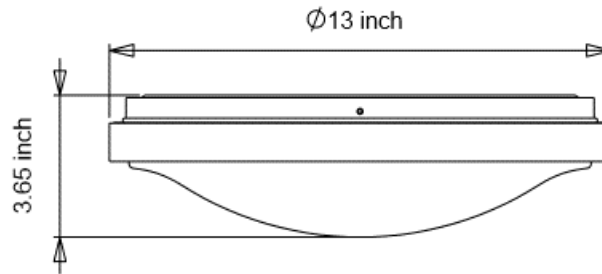

CF3303

13" 20W CRI 80 5000K 1400 Lumens LED Decorative Ceiling Fixture

- A. Multi-faceted fixture interior engineered to maximize LED module performance.
- B. LED module designed to deliver maximum light levels to work surface without fixture glare.
- C. Opaque white acrylic lens finish provides maximum optical comfort and effective light distribution. The low profile dimmable unit is ETL damp listed and produces 1400 lumens at 80+ CRI.

Installation

- Flush mounted surface without fixture glare.
- Suitable for damp locations.
- 120V, 60Hz input.

Specifications

Category	Ceiling Fixture	Individual Box Length (Inch)	13.39
Shape	Round	Individual Box Width (Inch)	4.13
Bulb Base Type	Integrated LED	Individual Box Height (Inch)	13.39
Bulb Base Finish	N/A	Individual Box Weight per Unit (LBS)	2.6
Color Temperature	5000K		
Beam Angle	120°		
Finish	Brushed Nickel		
CRI	80		
Average Life (Hours)	50000		
Estimated Yearly Energy Cost (11 ¢/Kwh)	2.41	Lamp Type	LED
Life Based On 3Hrs/Day (Years)	45.66	Bulb Shape	N/A
Product Length (Inch)	N/A	Dry/Wet/Damp	Damp
Product Width (Inch)	Φ13"	Energy Star	N/A
Product Height (Inch)	3.65"	Power Factor	>0.9
Product Extension (Inch)	N/A	Current	185mA
Product Weight Per Unit (Lbs)	2.03	Lumen/Watt	70
Dimmable	YES	Warranty (Year)	5
Watts	20	DLC (Yes/No)	No
Watt Equivalent	80	Input Voltage	120V
Lumens	1400	Housing Material	Iron
Certification (ETL/FCC/RoHS)	ETL	Lens	Acrylic
		Led Type	Sanan