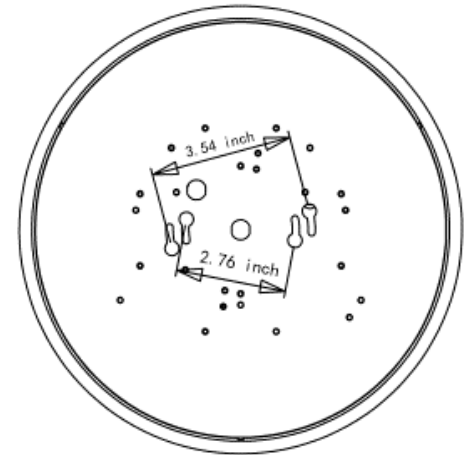

CF3303

13" 20W CRI 80 5000K 1400 Lumens LED Decorative Ceiling Fixture

- A. Multi-faceted fixture interior engineered to maximize LED module performance.
- B. LED module designed to deliver maximum light levels to work surface without fixture glare.
- C. Opaque white acrylic lens finish provides maximum optical comfort and effective light distribution. The low profile dimmable unit is ETL damp listed and produces 1400 lumens at 80+ CRI.

Performance

- Suitable for indoor lighting.
- Dimmable with most dimmer;
Dimming smoothly from 10% to 100%.
- UL compliant, FCC certified.

Construction

- Opaque white Acrylic Cover
- DOB LED module designed
- Designed For Ceiling Or Wall Applications

Installation

- Flush mounted surface without fixture glare.
- Suitable for damp locations.
- 120V, 60Hz input.

Specifications

Category	Ceiling Fixture	Individual Box Length (Inch)	13.39
Shape	Round	Individual Box Width (Inch)	4.13
Bulb Base Type	Integrated LED	Individual Box Height (Inch)	13.39
Bulb Base Finish	N/A	Individual Box Weight per Unit (LBS)	2.6
Color Temperature	5000K		
Beam Angle	120°		
Finish	Brushed Nickel		
CRI	80		
Average Life (Hours)	50000		
Estimated Yearly Energy Cost (11 ¢/Kwh)	2.41	Lamp Type	LED
Life Based On 3Hrs/Day (Years)	45.66	Bulb Shape	N/A
Product Length (Inch)	N/A	Dry/Wet/Damp	Damp
Product Width (Inch)	Φ13"	Energy Star	N/A
Product Height (Inch)	3.65"	Power Factor	>0.9
Product Extension (Inch)	N/A	Current	185mA
Product Weight Per Unit (Lbs)	2.03	Lumen/Watt	70
Dimmable	YES	Warranty (Year)	5
Watts	20	DLC (Yes/No)	No
Watt Equivalent	80	Input Voltage	120V
Lumens	1400	Housing Material	Iron
Certification (ETL/FCC/RoHS)	ETL	Lens	Acrylic
		Led Type	Sanan