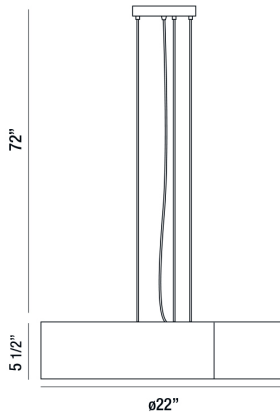

DERVISH, 5-LIGHT PENDANT

Product Details

Item No.	:	12531-042
Finish	:	Chrome
Shade	:	Chrome
Diameter	:	22"
Height	:	5.5"
Est. Weight	:	33.7 lbs
Approval	:	cETLus

BULB DETAILS

No. of Bulbs	:	5
Bulb Type	:	A19
Bulb Voltage	:	120V
Bulb Wattage	:	60W
Bulb Socket	:	E26
Input Voltage	:	120V
Dimmable	:	Yes
Bulb Included	:	No

Options Available

ITEM NO.	FINISH	SHADE
12531-035	Satin Nickel	Satin Nickel
12531-042	Chrome	Chrome

TECHNICAL DETAILS

Hanging Support Type	:	Aircraft Cable
Aircraft Cable Length	:	72"

Concentric curved panels form a drum shade - pieces are spaced giving the illusion that they are floating in alignment.