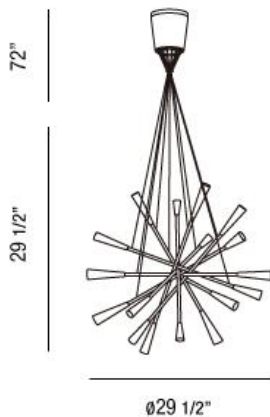

ZAZU, 20-LIGHT PENDANT

Product Details

Item No.	:	22801-012
Finish	:	Black
Shade	:	Chrome
Diameter	:	29.5"
Height	:	29.5"
Est. Weight	:	20.66 lbs
Approval	:	cETLus

BULB DETAILS

No. of Bulbs	:	20
Bulb Type	:	G16-1/2
Bulb Voltage	:	120V
Bulb Wattage	:	40W
Bulb Socket	:	E12
Input Voltage	:	120V
Dimmable	:	Yes
Bulb Included	:	No

Options Available

ITEM NO.	FINISH	SHADE
22801-012	Black	Chrome
22801-029	White	Chrome

TECHNICAL DETAILS

Hanging Support Type	:	Wire
Wire Length	:	72"

Polished spun metal rods with chromed tips and canopy, braided cable supports