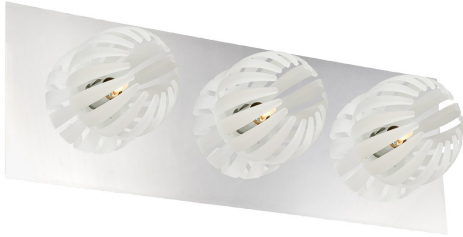

COSMO, 3-LIGHT BATHBAR

OPTIONS AVAILABLE

ITEM NO.	FINISH	SHADE
23204-058	CHROME	FROSTED WHITE

PRODUCT DETAILS

No.	:	23204-058
Product Color	:	CHROME
Shade / Accent Colour	:	FROSTED WHITE
Width	:	19.75"
Height	:	7"
Ext	:	5.5"

LIGHT SOURCE DETAILS

Number of Bulbs	:	3
Light Source	:	Halogen
Light Source Type	:	G9
Input Voltage	:	120V
Bulb Voltage	:	120V
Socket Type	:	G9
Wattage	:	40W
Total Wattage	:	120W
Bulb Included	:	Yes
Dimmable	:	Yes

TECHNICAL DETAILS

Canopy / Backplate Length	:	16.125"
Canopy / Backplate Height	:	1"
Canopy / Backplate Width	:	4.75"
Adjustable Lamp Head	:	No
Approval	:	

PROJECT INFORMATION

 Job Name: Date: Category:

 Comments: