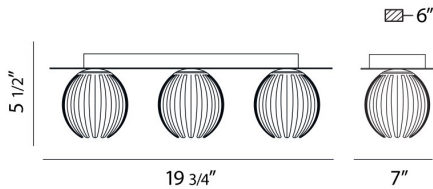

COSMO, 3-LIGHT BATHBAR

OPTIONS AVAILABLE

ITEM NO.	FINISH	SHADE
23204-058	CHROME	FROSTED WHITE

PRODUCT DETAILS

No.	:	23204-058
Product Color	:	CHROME
Shade / Accent Colour	:	FROSTED WHITE
Width	:	19.75"
Height	:	7"
Ext	:	5.5"

TECHNICAL DETAILS

Canopy / Backplate Length	:	16.125"
Canopy / Backplate Height	:	1"
Canopy / Backplate Width	:	4.75"
Adjustable Lamp Head	:	No
Approval	:	

PROJECT INFORMATION

 Job Name: Date: Category:

 Comments: