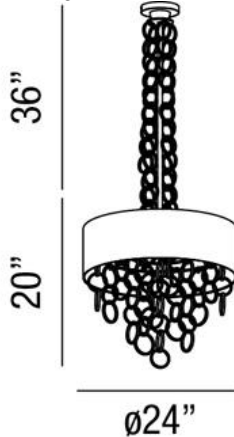

NOVELLO, 4-LIGHT PENDANT

Product Details

Item No.	:	25613-018
Finish	:	Chrome
Shade	:	White/chrome Inside
Diameter	:	24"
Height	:	20"
Est. Weight	:	20.64 lbs
Approval	:	cETLus

BULB DETAILS

No. of Bulbs	:	4
Bulb Type	:	B10
Bulb Voltage	:	120V
Bulb Wattage	:	40W
Bulb Socket	:	E12
Input Voltage	:	120V
Dimmable	:	Yes
Bulb Included	:	No

Options Available

ITEM NO.	FINISH	SHADE
25613-018	Chrome	White/chrome Inside

Concentric polished plated rings and cotton shade with metallic lining

TECHNICAL DETAILS

Hanging Support Type	:	Rod
Rod Length	:	36"