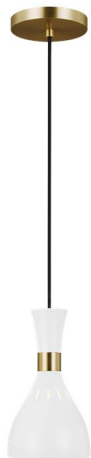

GENERATION LIGHTING

EP1141MWT: Mini-Pendant

Dimensions:

Diameter:	6 1/4"	Overall Height:	186 1/4"
Height:	11 1/4"	Wire:	180"
Weight:	2.2 lbs.	Mounting Proc.:	Set Screw(s)
		Connection:	Mounted To Box

Bulbs:

1 - Medium A19 75w Max. 120v - Not included

Material List:

1 Body - Steel - Matte White

Safety Listing:

Safety Listed for Damp Locations

Instruction Sheets:

Trilingual (English, Spanish, and French) (EP1141)

Collection: Joan

Hand-spun metal shades

NEW Hang Straight Canopy

Supplied with 15 feet of wire

A great choice for your do-it-yourself project

Decorative Matte White finish to accent and brighten your room

UPC #:014817597646

Finish: Matte White (MWT)

Shade / Glass / Diffuser Details:

Part	Material	Finish	Quantity	Item Number	Length	Width	Height	Diameter	Fitter Diameter	Shade Top Length	Shade Top Width	Shade Top Diameter
Shade	Steel	Matte White	1				6 3/8	6 1/4				