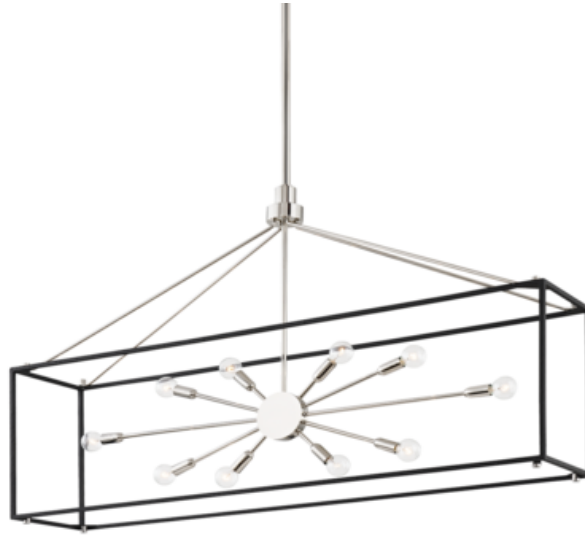

Glendale

Product ID **8948-PN/BK**

DIMENSIONAL INFORMATION

Length	48.00"
ADA Compliant	No
Hanging Type	-
Canopy/Backplate	8.00" D
Width	10.00"
Minimum Height	34.50"
Maximum Height	88.50"

SHIPPING INFORMATION

Carton 1	53.00" x 15.00" x 34.00"
Carton 1 Weight	31.00lb.
Shipping Method	Truck Only

LAMPING INFORMATION

Bulb 1	
(10) 60 Watt Max 120 VAC	
Bulb Included	No
Socket Type	E12 Candelabra - G16.5
UL Rating	Damp
Plug In	No