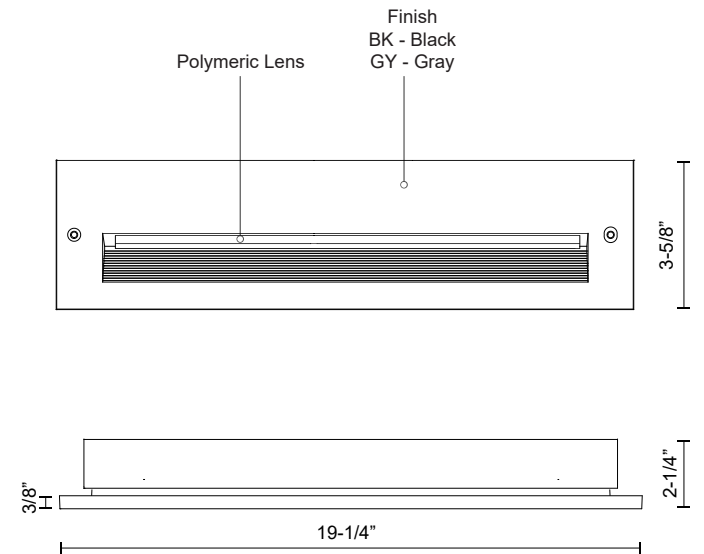

**NEWPORT  
ER7120  
STEP LIGHTS**

PROJECT

ER7120-BK  
Black

ER7120-GY  
Gray

**SPECIFICATION DETAILS**

\* For custom options, consult factory for details.

<b>Fixture Dimensions</b>	W19-1/4" x H3-5/8" x E2-1/4"
<b>Light Source</b>	AC LED Module
<b>Wattage</b>	15W
<b>Total Lumens</b>	1200lm
<b>Delivered Lumens</b>	BK-305lm; GY-407lm;
<b>Voltage</b>	120V
<b>Color Temperature</b>	3000K
<b>CRI (Ra)</b>	90CRI
<b>Optional Color Temps</b>	2700K - 5000K Available, Minimum Order Quantities Apply
<b>LED Rated Life</b>	50,000 hours
<b>Dimming</b>	100% - 10%, ELV Dimmer (Not Included)
<b>Glass Details</b>	Frosted Glass
<b>Back Box Details</b>	ER7120-CBOX(Wet Location)(Sold Separately); ER7120-MBOX(Dry Location)(Sold Separately);
<b>ADA Compliant</b>	Yes
<b>Location</b>	Wet
<b>Compliance</b>	ADA
<b>Warranty</b>	5 Years

**DESCRIPTION**

This exterior recessed light is a classic, rectangle-shaped, 20 inch long die-cast aluminum recessed light and utilizes LED light sources. The housing is designed to light an exterior or interior staircase or any other area that calls for a lighting from a concealed aperture. Choose from black or gray powder coat. Requires either back-box with fixture ER7120-MBOX (Dry Location) or ER7120-CBOX (Wet Location). Back-box sold separately