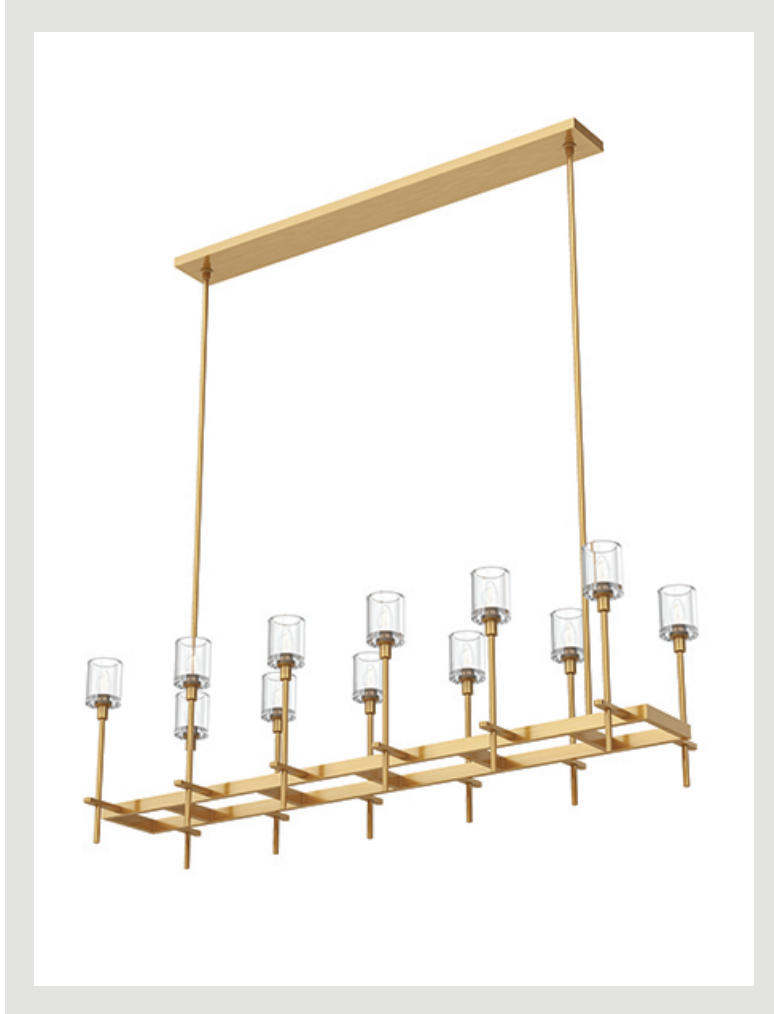

SALITA LP314366VBCC

FIXTURE DIMENSIONS	55.5"L x 15.8"W x 16.9"H
HEIGHT FROM CENTER	-
WEIGHT	46.5 LBS
GLASS	Clear Crystal
MATERIAL	Iron + Crystal
CANOPY SIZE	45.3"L x 5.1"W x 1"H
LAMPING	12 x 60W, E12
VOLTAGE	120V
WIRE ROD LENGTH	144" 6 x 12" + 2 x 6" + 2 x 4"
CORD TYPE	-
MINIMUM HANG HEIGHT	30.4"
INSTALL OPTIONS	-
ADA COMPLIANT	-
CERTIFICATION	UL
UPC	841387003587
PACKAGE SIZE	59.1" x 19.3" x 18.3"
PACKAGE WEIGHT	58.1 LBS

[D - Diameter, L - Length, W - Width, H - Height, E - Extension]

*For complete warranty terms, please visit:
www.aloralighting.com/warranty

AVAILABLE FINISHES: