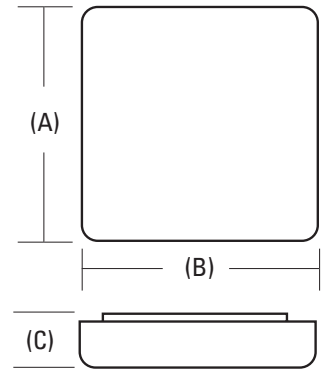

ORDERING INFORMATION

Lead times will vary depending on options selected. Consult with your sales representative.

Example: FM22 ACLS LP

Series¹						
12" square		15" square		20" square		
FM22 ACLS LP	(1) 22W circline T9 lamp included²	FM54 ACLS LP	(1) 22W & (1) 32W circline T9 lamps included²	FM72 ACLS LP	(1) 32W & (1) 40W circline T9 lamps included²	
FMLS 22	(1) 22W circline T9 lamp required³	FMLRS 54	(1) 22W & (1) 32W circline T9 lamp required³	FMLS 72	(1) 32W & (1) 40W circline T9 lamp required³	
FMLS 12 2 13 DTT	(2) 13W (DTT) lamp(s) required³	FMLS 15 2 18 DTT	(2) 18W compact (DTT) lamp(s) required³	FMLS 20 3 26 DTT	(3) 26W compact (DTT) lamp(s) required³	

Replacement parts: Order as separate catalog number.			
FM22 ACLS LP	DFMS12 M6 diffuser	FMLS 15 2 18DTT	DFMS15 M6 diffuser
FMLS22	DFMS12 M6 diffuser	FM72 ACLS LP	DFMS20 M6 diffuser
FMLS 12 2 13DTT	DFMS12 M6 diffuser	FMLS 72	DFMS20 M6 diffuser
FM54 ACLS LP	DFMS15 M6 diffuser	FMLS 20 3 26DTT	DFMS20 M6 diffuser
FMLS 54	DFMS15 M6 diffuser		

Notes

1. Use with non-dimmable switches only.
2. Includes circline T9 4100 K fluorescent lamp(s).
3. Lamp(s) not included.