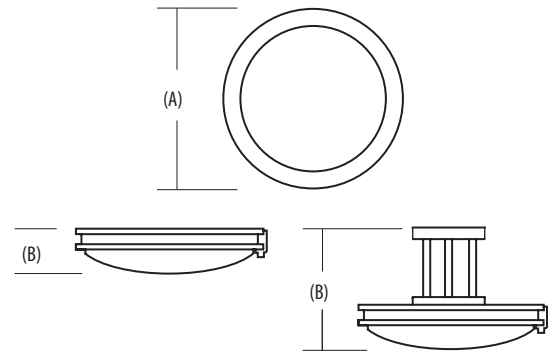

ORDERING INFORMATION

For shortest lead times, configure product using **bolded options**.

Example: 11750 BN

Series^{1,2}	Finish	Ballast/voltage²	Options
11750 13" diameter - (1) 26W compact (DTT) 4-pin 3500K fluorescent lamp included	BN Brushed nickel	(blank) 120 volt electronic ballast (standard)	(Consult factory)
11752 16" diameter - (2) 26W compact (DTT) 4-pin 3500K fluorescent lamp included	BZA Antique bronze	Other voltage and ballast types (Consult factory)	

Replacement parts: Order as separate catalog number.	
CF26QT35 4PIN R6	26W compact (DTT) 4-pin 3500K fluorescent lamp
DSATN13	13" Acrylic diffuser, milk white
DSATN16	16" Acrylic diffuser, milk white

Notes

1. 1 INCLUDES - 26W compact (DTT) 4-pin 3500K fluorescent lamp(s).
2. 2 Use with non-dimmable switches only.