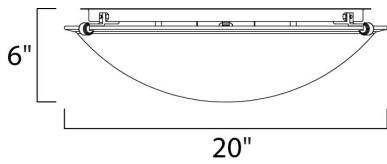

**MEASUREMENTS**

DIMENSION : 20" L x 20" W x 6" H  
 HANGING WEIGHT : 8.38 lb

**LAMPING**

INPUT VOLTAGE : 120V  
 BULB : 4 x 60W Incandescent E26 Medium , 240W Total  
 BULB INCLUDED : (Not Included)  
 DIMMABLE : Yes