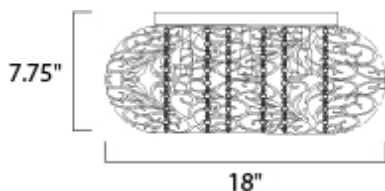

MEASUREMENTS

DIMENSION : 18" L x 18" W x 7.75" H
 CANOPY : 11.8" W x 0.75" H x 11.8" L
 HANGING WEIGHT : 6.52 lb

LAMPING

INPUT VOLTAGE : 120V
 LUMENS : 5,250 Rated
 BULB : 7 x 40W Xenon G9 , 280W Total
 BULB INCLUDED : (Included)
 DIMMABLE : Yes
 COLOR_TEMP : 2900K