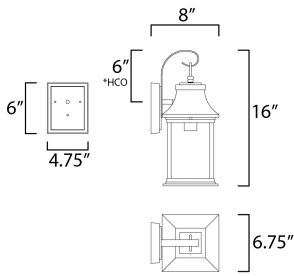

PRODUCT DESCRIPTION

Inspired by classic coach gas lanterns, the Vicksburg collection features die-cast aluminum construction finished in Black with Clear glass. The candle sleeves are done in a contrasting off-white finish to add dimension to the lantern. Available in numerous sizes and configurations including a handsome pocket wall.

MEASUREMENTS

DIMENSION : 6.75" W x 16" H x 8" Ext
BACK PLATE : 4.75" W x 6" H x 6" HCO
HANGING WEIGHT : 3.87 lb

LAMPING

INPUT VOLTAGE : 120V
BULB : 1 x 60W Incandescent E26 Medium , 60W Total
BULB INCLUDED : (Not Included)
DIMMABLE : Y
LIGHTING_DIRECTION : Down

FINISHES OPTION

Black

GLASS

Clear CL

MATERIAL

Aluminum, Glass

RATINGS

cETLus
Wet Location

ADDITIONAL

INSTALL UP/DOWN: Down
OPERATING TEMPERATURE:
-20°C (-4°F), 40°C (104°F)

Always consult a qualified electrician before installing any lighting product.