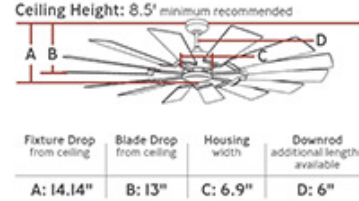

Collection: Prairie

UPC #:014817576726

Finish: Aged Pewter (AGP)

Blade Finish: Light Grey Weathered Oak

Blade Finish 2: Undefined

Dimensions:

- **Diameter:** 62"
- **Reverse Switch:** Remote Controlled
- **Rev. Switch Location:** Remote Transmitter
- **Motor Size:** 125.0 X 25.0
- **Diameter of Housing:** 6.9
- **Light Kit Included:** Yes
- **Remote Included:** Hand Remote
- **Location of Receiver:** Canopy
- **Remote Group(s):**

Bulbs:

1 - LED Integrated Array 15w 120v - included

Features:

- Includes a green, energy-efficient DC motor
- A Finishing Cap is included if the light kit is unnecessary.
- This advanced LED technology is carefully designed and selected to consist of the highest quality LED chipsets for superior performance and reliability.

Material List:

14 Blade - Wood - Light Grey Weathered Oak
1 Body - Steel - Aged Pewter

Safety Listing:

Safety Listed for Dry Locations
Safety Listed for Dry Locations

Instruction Sheets:

Shade / Glass / Diffuser Details:

Part	Material	Finish	Quantity	Item Number	Length	Width	Height	Diameter	Fitter Diameter	Shade Top Length	Shade Top Width	Shade Top Diameter
Lens	Lexan	Frosted White	1				1 1/32	5 1/4