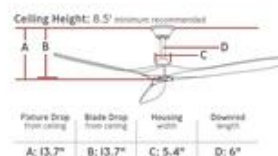

3MAVR70BKBK: 70" Maverick Max - Black on Black

Specification Images:

Collection: Maverick Max

UPC #:014817576870

Finish: Matte Black (BK)

Blade Finish: Black Hand Carved

Blade Finish 2: Undefined

Dimensions:

- Diameter:** 70"
- Weight:** 11.68 lbs.
- Reverse Switch:** Remote Controlled
- Rev. Switch Location:** Remote Transmitter
- Motor Size:** 85.0 X 65.0
- Diameter of Housing:** 5.43
- Lead Wire Length:** 78 inches
- Light Kit Included:** No
- Remote Included:** Hand Remote
- Location of Receiver:** Canopy
- Remote Group(s):** ESSWC-7

Mounting Options:

Mounting Type	Included	Item	Downrod Length	Downrod Diameter	Overall Height	Blade to Ceiling	Min. Ceiling Height	Canopy Style	Canopy Diameter
Downrod (Included)	yes		6.0	0.5	13.7	13.7	8.14	Downrod Mount	6.4