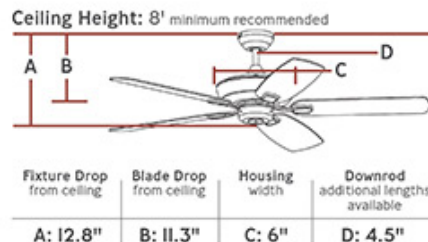

MONTE CARLO

FAN COLLECTIONS

5COM52RZW: 52" Colony Max - Matte White

Specification Images:

Collection: Colony Max

UPC #:014817561395

Finish: Matte White (RZW)

Blade Finish: Matte White

Blade Finish 2: Undefined

Dimensions:

Diameter:	52"
Weight:	15.9 lbs.
Reverse Switch:	Manual
Rev. Switch Location:	Switch Housing
Motor Size:	153.0 X 18.0
Diameter of Housing:	6.0
Capacitor Value:	4.5+5+6uF 305V+250V+250V 105?
Lead Wire Length:	78 inches
Remote Included:	None
Remote Group(s):	CK250,NEO

Features:

- Flush mount hardware is included
- Fixture is operated with a pull chain
- This product complies with TSCA Title VI

Material List:

Safety Listing:

Safety Listed for Damp Locations

Instruction Sheets:

English (5COM52XX-CUL-ENG)
French (5COM52XX-CUL-CF)

Blade Details:

Blade Group	Diameter	Included	RPM Hi	CFM Hi	Watts Hi	Amps Hi	RPM Med	CFM Med	Watts Med	Amps Med	RPM Low	CFM Low	Watts Low	Amps Low
	52	Yes	178.0	4257.0	58.0	0.51	115.0	3217.0	26.6	0.34	74.0	2132.0	12.6	0.23

Mounting Options:

Mounting Type	Included	Item	Downrod Length	Downrod Diameter	Overall Height	Blade to Ceiling	Min. Ceiling Height	Canopy Style	Canopy Diameter
Downrod (Included)	yes		4.5	0.5	12.8	11.3	7.94	Dual Mount	5.12
Flush (Included)	yes				9.1	7.4	7.62	Dual Mount	5.12

Monte Carlo reserves the right to revise the design of components of any product due to parts availability or change in safety listing standards without assuming any obligation or liability to modify any products previously manufactured and without notice. This literature depicts a product design that is the sole and exclusive property of Monte Carlo. In compliance with U.S copyright and patent requirements, notification is hereby presented in this form that this literature, or the product it depicts, is not to be copied, altered or used in any manner without the express written consent of, or contrary to the best interests of Monte Carlo.