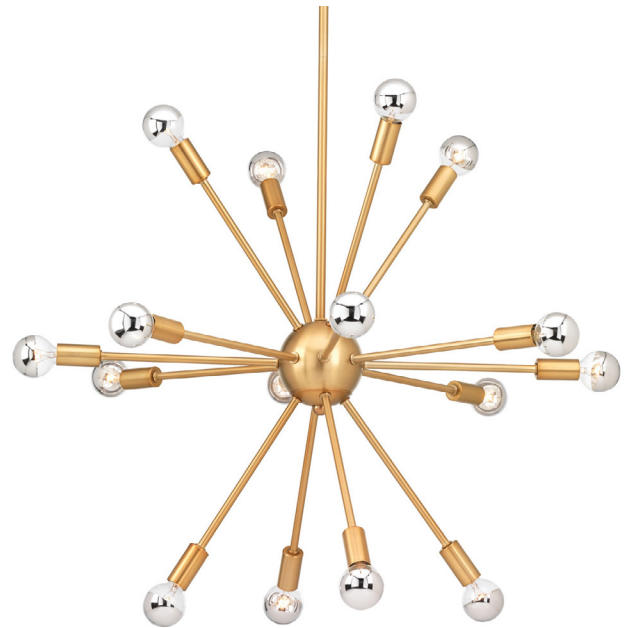

DATE: _____ TYPE: _____

NAME: _____

PROJECT: _____

Diameter: 30-1/8"
Overall Ht. W/Stem: 79-1/2"

Incandescent

P400041-109

Ion

Featuring a Brushed Bronze finish, these Space-Age inspired chandeliers boast sixteen lights, each extending to support a single candelabra lamp. Additionally, Ion chandeliers are stunning for mid-Century inspired interiors. This fixture is part of our Design Series collections and pairs nicely with our Elevate Collection.

- Brushed Bronze finish
- Space-Age inspired
- Features sixteen lights that can take on multiple looks with a variety of lamps
- Pairs well with Elevate collection for stunning mid-Century inspired interiors
- 45 degree swivel for installation on sloped ceilings

Category: Chandeliers

Finish: Brushed Bronze (painted)

Construction: Steel construction

MOUNTING	ELECTRICAL	LAMPING	ADDITIONAL INFORMATION
Ceiling mounted Mounting strap for outlet box included One 6", four 12" lengths of stem included Canopy covers a standard 4" hexagonal recessed outlet box 5.1875" W., 0.75" depth	Pre-wired 15 feet of wire supplied 120 V	Quantity: Sixteen 25w max. Candelabra Base Candelabra base phenolic socket	cULus Dry location listed 1 year warranty