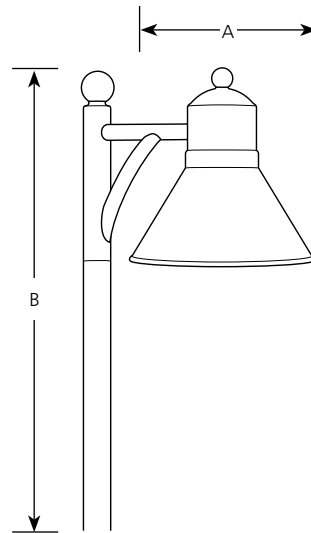

solid state

LED Landscape

Landscape

Catalog No.	Finish		13w LED (included)	Dimensions (Inches)	
	Antique Bronze	Black		A	B
P5245	-20	-31		6-1/2	20-3/4

Type	-20	-31
P5245	<input type="checkbox"/>	<input type="checkbox"/>

Specifications:

General

- Powder coat Antique Bronze (-20), Black (-31) finish
- Aluminum construction
- Ground stake, die-cast aluminum, powder coat
- Four feet 18 gauge electric leads

Electrical

- Low voltage
- Recommended P8270 transformer