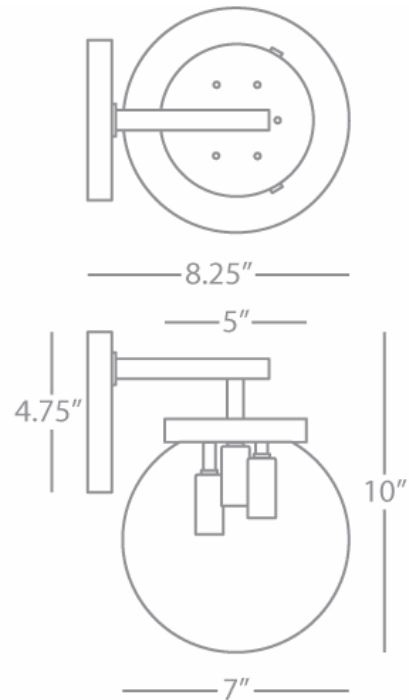

ZOLTAR

2432

Wall Sconce

3 - 25W Max.

Bulb Type: B, Candelabra Base

Switch: On-Off Line Switch

24" Cord Cover/ Direct Wire

Antique Brass Finish

Clear Glass Shade

FINISH OPTION:

S2432 - Polished Nickel

**\*\* Available for Quick SHIP \*\***