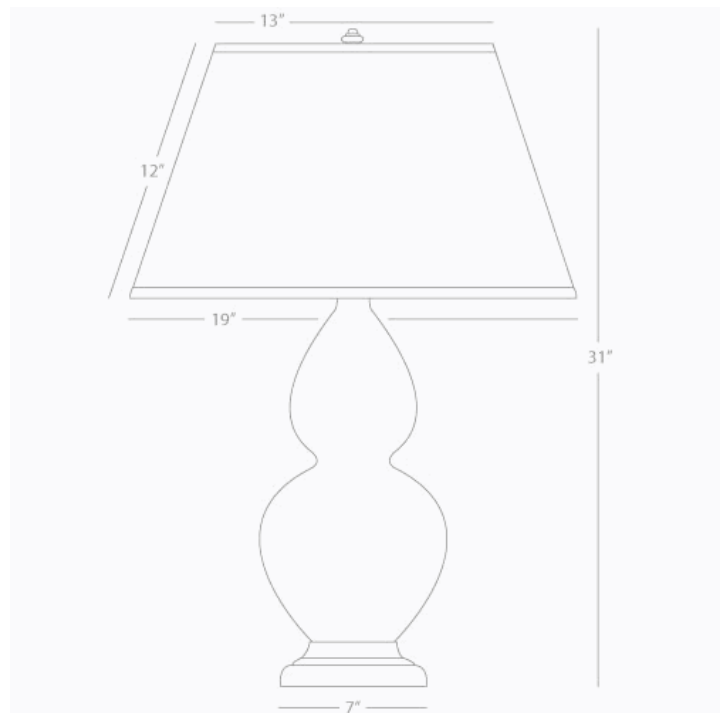

DOUBLE GOURD

TE22X

Table Lamp

1-150W Max.

Bulb Type: A

Switch: 3-Way

Brown Tea Glazed Ceramic

Antique Silver Finished Accents

Pearl Dupioni Fabric Shade

**See Double Gourd Color Chart for Base / Color /
Shade Options**

* Made In The USA