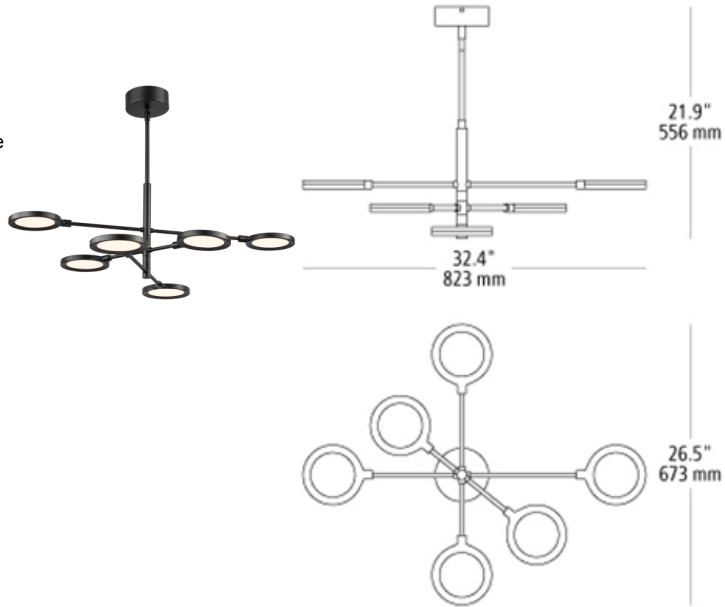

Specitca Chandelier LED T20

DESCRIPTION

The Specitca chandelier by Tech Lighting is an entirely modern take on the traditional chandelier. This artful and energy-saving piece features a conveniently adjustable look with a swiveling canopy, adjustable arms and rotating head, with a few simple adjustments precise lighting can be achieved in any space. The Specitca chandelier scales at 32.4" in length, 26.5" in width and 21.88" in height making for a slightly modest scale ideal for dining room settings, foyers and conference rooms. The Specitca chandelier is one of three in the Specitca Collection, simply search for the Specitca chandelier to find its closets relatives. A Matte Black or Satin Gold finish further enhance this contemporary piece. The Specitca houses a fully dimmable unidirectional Integrated LED light source. Includes three 12" stems, two 6" stems and one 3" stem. LED includes (6) 7.2 watt 1784 total delivered lumens 90 CRI 3000K LED module. Dimmable with most LED compatible ELV and TRIAC dimmers. 277V compatible with 0-10V dimmers.

WEIGHT

7.5-8lb / 3.4-3.63kg ±

matte black

satin gold

ORDERING INFORMATION

700SPCT COLOR	FINISH	LAMP
ACRYLIC	B MATTE BLACK G SATIN GOLD	-LED930 LED 90 CRI 3000K 120V -LED930-277 LED 90 CRI 3000K 277V

7400 Linder Avenue T 847.410.4400
Skokie, Illinois 60077 F 847.410.4500