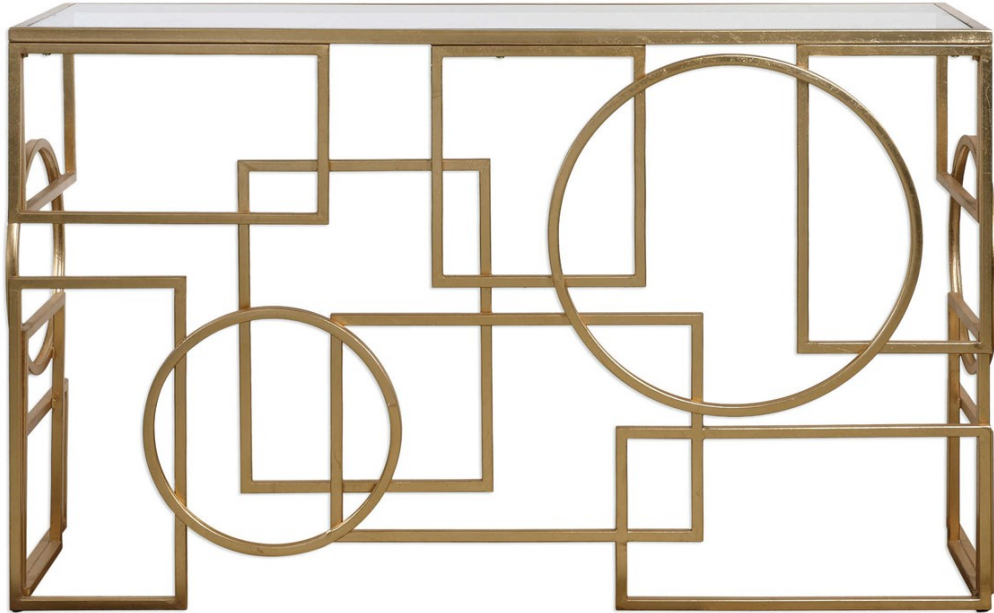

## METRIA CONSOLE TABLE

ITEM #24708

Overlapping geometric shapes of hand forged iron, finished in lightly antiqued gold leaf. Top is clear glass.

<b>Designer:</b>	Grace Feyock
<b>Dimensions:</b>	52 W X 32 H X 16 D (in)
<b>Weight:</b>	50
<b>Ship Via:</b>	Small Parcel
<b>UPC Number:</b>	792977247082
<b>Assembly Instructions:</b>	<a href="#">Click Here</a>