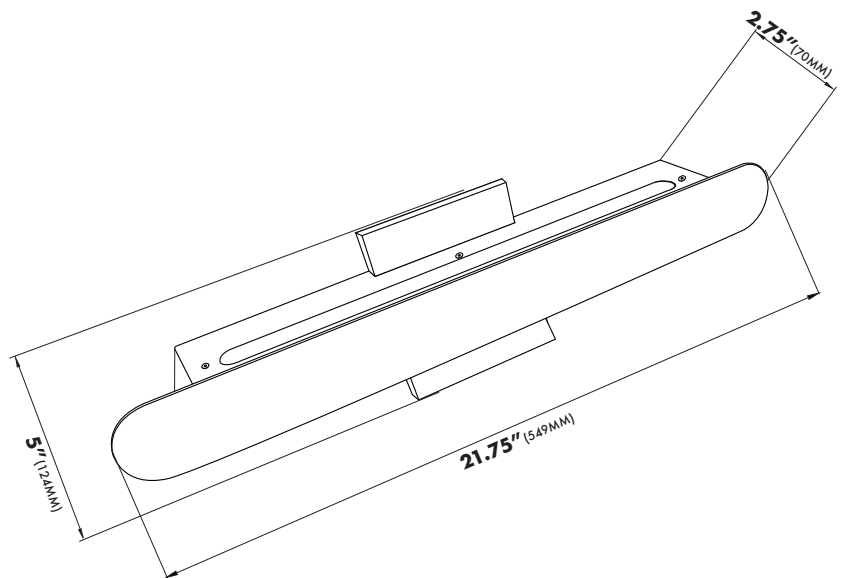

FEATURES

- Aluminum Body / Acrylic Prismatic Lens
- 860 Lumens
- 17 Watts / 120 Volts / >80 CRI
- 3000 Kelvin Color Temperature
- Dimmable LED (15% - 100%) with ELV - Electric Low Voltage Dimmers
- Damp Rated

MODEL# **VMW11100** DIMENSIONS

OVERALL: **21.75" x 5" x 2.75"** (549MM x 124MM x 70MM)

THE MEASUREMENTS ARE ROUNDED TO THE NEAREST 1/4"

AVAILABLE FINISHES