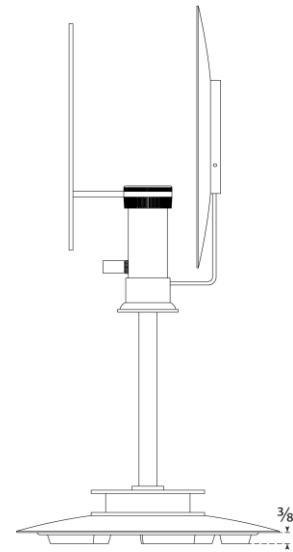

SPEC SHEET

Osiris Reflector Table Light

Item # TOB 3290PN-L

Designer: Thomas O'Brien

Height: 19"

Width: 9.25"

Base: 9.25" Round

Finishes: BZ/HAB, HAB, PN

Shade Treatments: L

Socket: E26 On/Off

Wattage: 60 A

Side View

Front View