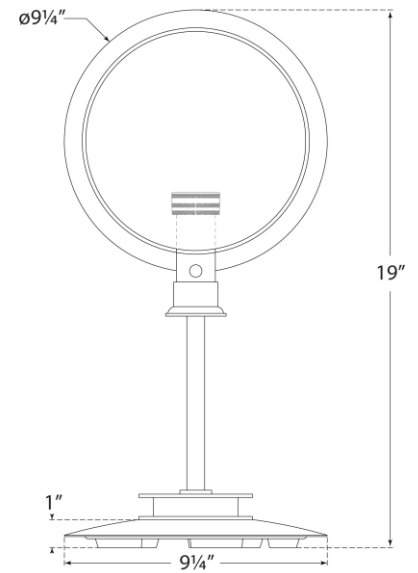

SPEC SHEET

Osiris Reflector Table Light

Item # TOB 3290PN-L

Designer: Thomas O'Brien

Height: 19"

Width: 9.25"

Base: 9.25" Round

Finishes: BZ/HAB, HAB, PN

Shade Treatments: L

Socket: E26 On/Off

Wattage: 60 A

Side View

Front View