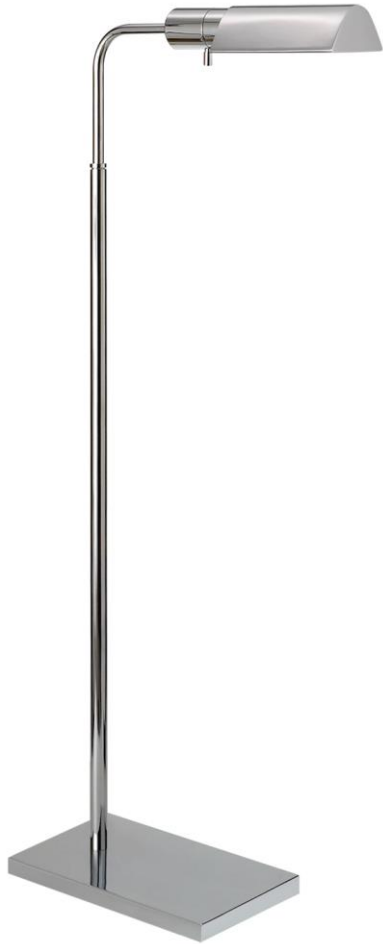

## SPEC SHEET

### Studio Adjustable Floor Lamp

Item # 91025 PN

Designer: Studio VC

Height: 34" - 45"

Extension: 13"

Base: 6" x 9" Rectangle

Finishes: AN, BZ, HAB, PN

Socket: E26 Dimmer

Wattage: 60 T