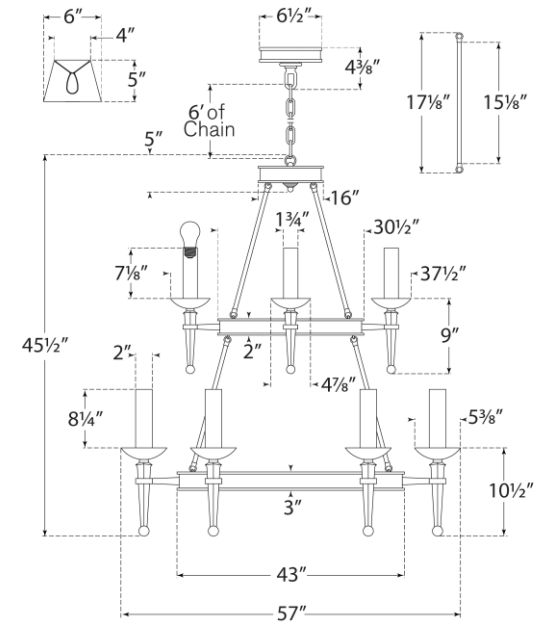

SPEC SHEET

Dorset Large Torch Chandelier

Item # CHC 1462WI

Designer: Chapman & Myers

Height: 45.5"

Width: 57"

Canopy: 5.25" Round

Finishes: WI

Socket: 9 - E26 Keyless

Wattage: 9 - 60 A

Note: CHS114NP Shade Sold Separately

©EFC DESIGNS

CHC1462