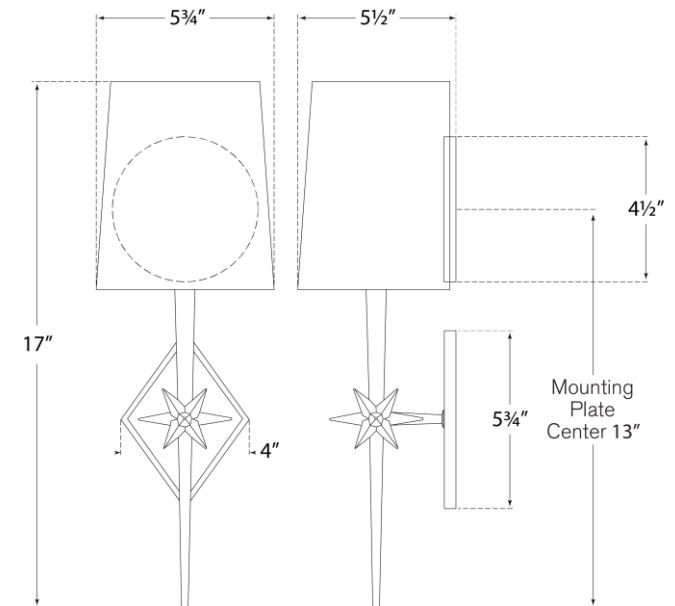

SPEC SHEET

Etoile Sconce

Item # S 2320PN-NP

Designer: Ian K. Fowler

Height: 16.5"

Width: 5.25"

Extension: 5.5"

Backplate: 4.5" Round

Finishes: Al, Gl, PN

Shade Treatments: NP

Shade Details: 4.5" x 5.25" x 6.25"

Socket: E12 Candelabra

Wattage: 40 B

S2320