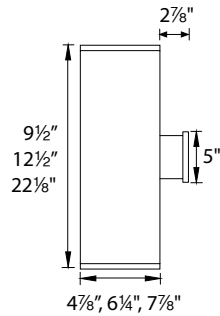

TUBE ARCHITECTURAL - model: DS-WD **WAC LIGHTING**

LED Wall Mounts Responsible Lighting®

Fixture Type:

Catalog Number:

Project: _____

Location: _____

PRODUCT DESCRIPTION

Step inside the world's finest museums, public spaces, corporate offices and luxury homes to see that each of their architectural accents and design elements is showcased with superior grade lighting. The integration of cutting edge designs and advanced technologies is achieved when award-winning WAC luminaires are specified for the next project.

FEATURES

- IP65 rated, ETL & cETL wet location listed
- Meets 2013 California Title 24 Efficiency
- Energy Star® rated
- ANSI compliant warm/neutral LED bins, for the finest color consistency possible
- Universal driver (120V-220V-277V)
- 0-10V Dimming

SPECIFICATIONS

- **Rated Life:** 80,000 hours
- **CRI:** Up to 90

Size	Watts	CCT	CRI	Lumens		Lumens			
				Straight Up or Down	Efficacy	Away From the Wall	Towards the Wall	One Side Each	Efficacy
5"	24W x 2	2700K	90	986 x 2	41 Lm/W	1029 x 2	1029 x 2	1029 x 2	45 Lm/W
		2700K	85	1160 x 2	48 Lm/W	1210 x 2	1210 x 2	1210 x 2	50 Lm/W
		3000K	90	1228 x 2	51 Lm/W	1295 x 2	1295 x 2	1295 x 2	56 Lm/W
		3000K	85	1380 x 2	58 Lm/W	1455 x 2	1455 x 2	1455 x 2	61 Lm/W
		3500K	85	1450 x 2	60 Lm/W	1560 x 2	1560 x 2	1560 x 2	65 Lm/W
6"	42W x 2	2700K	90	1522 x 2	36 Lm/W	1914 x 2	1914 x 2	1914 x 2	46 Lm/W
		2700K	85	1790 x 2	43 Lm/W	2200 x 2	2200 x 2	2200 x 2	52 Lm/W
		3000K	90	1793 x 2	43 Lm/W	1873 x 2	1873 x 2	1873 x 2	45 Lm/W
		3000K	85	2015 x 2	48 Lm/W	2230 x 2	2230 x 2	2230 x 2	53 Lm/W
		3500K	85	2110 x 2	50 Lm/W	2445 x 2	2445 x 2	2445 x 2	58 Lm/W
8"	54W x 2	2700K	90	2886 x 2	53 Lm/W	2809 x 2	2809 x 2	2809 x 2	52 Lm/W
		2700K	85	3395 x 2	63 Lm/W	3305 x 2	3305 x 2	3305 x 2	61 Lm/W
		3000K	90	3360 x 2	62 Lm/W	3089 x 2	3089 x 2	3089 x 2	57 Lm/W
		3000K	85	3775 x 2	70 Lm/W	3510 x 2	3510 x 2	3510 x 2	65 Lm/W
		3500K	85	4005 x 2	74 Lm/W	3665 x 2	3665 x 2	3665 x 2	68 Lm/W

ORDERING NUMBER

Model#	Type	Diameter	Watt	Color Temp	Light Direction	Finish			
DS-WD	Double Sided	5"	24W	927 2700K (90CRI)		BK Black			
				27 2700K			WT White		
				930 3000K (90CRI)				BZ Bronze	
				30 3000K					GH Graphite
35 3500K									
	6"	42W	30 3000K						
	8"	54W	30 3000K						
			35 3500K						

DS-WD -   -

Example: **DS-WD08F-30C-WT**

WAC Lighting

www.waclighting.com
Phone (800) 526.2588 • Fax (800) 526.2585

Headquarters/Eastern Distribution Center

44 Harbor Park Drive • Port Washington, NY 11050
Phone (516) 515.5000 • Fax (516) 515.5050

Western Distribution Center

168 Brea Canyon Road • City of Industry, CA 91789
Phone (800) 526.2588 • Fax (800) 526.2585