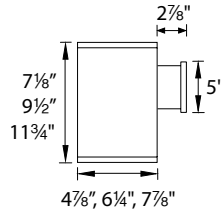

TUBE ARCHITECTURAL - model: DS-WS

LED Wall Mounts

WAC LIGHTING

Responsible Lighting®

Fixture Type:

Catalog Number:

Project:

Location:

PRODUCT DESCRIPTION

Step inside the world's finest museums, public spaces, corporate offices and luxury homes to see that each of their architectural accents and design elements is showcased with superior grade lighting. The integration of cutting edge designs and advanced technologies is achieved when award-winning WAC luminaires are specified for the next project.

FEATURES

- IP65 rated, ETL & cETL wet location listed
- Meets 2013 California Title 24 Efficiency
- Energy Star® rated
- Solid aluminum construction
- ANSI compliant warm/neutral LED bins, for the finest color consistency possible
- Universal driver (120V-220V-277V)
- 0-10V Dimming

SPECIFICATIONS

- **Rated Life:** 80,000 hours
- **CRI:** Up to 90

Size	Watts	CCT	CRI	Lumens		Lumens		
				Straight Up or Down	Efficacy	Away From the Wall	Towards the Wall	Efficacy
5"	24W	2700K	90	986	41 Lm/W	1029	1029	45 Lm/W
		2700K	85	1160	48 Lm/W	1210	1210	50 Lm/W
		3000K	90	1228	51 Lm/W	1295	1295	56 Lm/W
		3000K	85	1380	58 Lm/W	1455	1455	61 Lm/W
		3500K	85	1450	60 Lm/W	1560	1560	65 Lm/W
6"	42W	2700K	90	1522	36 Lm/W	1914	1914	46 Lm/W
		2700K	85	1790	43 Lm/W	2200	2200	52 Lm/W
		3000K	90	1793	43 Lm/W	1873	1873	45 Lm/W
		3000K	85	2015	48 Lm/W	2230	2230	53 Lm/W
		3500K	85	2110	50 Lm/W	2445	2445	58 Lm/W
8"	54W	2700K	90	2886	53 Lm/W	2809	2809	52 Lm/W
		2700K	85	3395	63 Lm/W	3305	3305	61 Lm/W
		3000K	90	3360	62 Lm/W	3089	3089	57 Lm/W
		3000K	85	3775	70 Lm/W	3510	3510	65 Lm/W
		3500K	85	4005	74 Lm/W	3665	3665	68 Lm/W

ORDERING NUMBER

Model#	Type	Diameter	Watt	Color Temp	Light Direction	Finish	
DS-WS	Single Sided (Dark sky friendly)	05F 06F 08F	5"	24W	927 2700K (90CRI)	S Straight up or down A Away from the wall B Towards the wall	BK Black WT White BZ Bronze GH Graphite
			6"	42W	27 2700K		
			6"	42W	930 3000K (90CRI)		
			8"	54W	30 3000K		
			8"	54W	35 3500K		

DS-WS -   -

Example: DS-WS06F-30B-BK

WAC Lighting

www.waclighting.com
Phone (800) 526.2588 • Fax (800) 526.2585

Headquarters/Eastern Distribution Center

44 Harbor Park Drive • Port Washington, NY 11050
Phone (516) 515.5000 • Fax (516) 515.5050

Western Distribution Center

168 Brea Canyon Road • City of Industry, CA 91789
Phone (800) 526.2588 • Fax (800) 526.2585